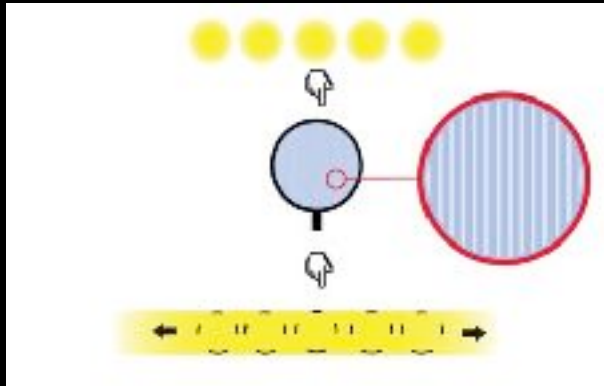

Green Screen Studio

High Efficiency Lighting

LEDRAMA – LED Panel

Daylight Bicolor

Input: 90 - 264 V AC / 28 V DC

LEDRAMA – Comparison

	Beam Spread	Power consumption	Weight in kg	Lux @ 7m	List price €
dedolight LEDRAMA	45°	222 W	19	540	4.500,00
Kinoflo CELEB 400Q	110°	420 W	21	212	4.690,00
Arri Skypanel S-60C	160°	200 W	12	86	5.995,00

LED RAMA vs. Conventional Lighting

DWAFX Filter

DWAFX in Virtual Studio

Video

Video