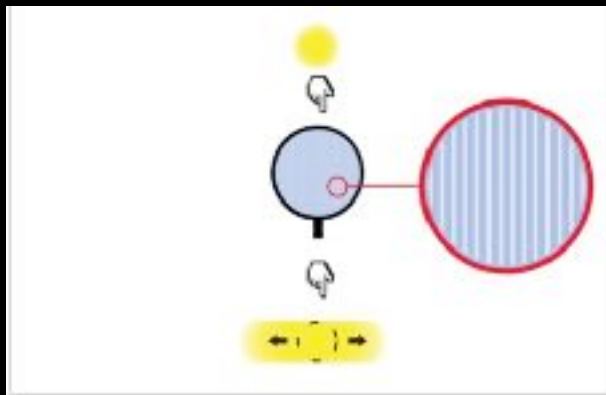

Green Screen Studio

High Efficiency Lighting

LEDRAMA – LED Panel

Daylight Bicolor

Input: 90 - 264 V AC / 28 V DC

LEDRAMA – Comparison

	Beam Spread	Power consumption	Weight in kg	Lux @ 7m	List price €
dedolight LEDRAMA	45°	222 W	19	540	4.500,00
Kinoflo CELEB 400Q	110°	420 W	21	212	4.690,00
Arri Skypanel S-60C	160°	200 W	12	86	5.995,00

LED RAMA vs. Conventional Lighting

DWAFX Filter

DWAFX in Virtual Studio

Video

Video