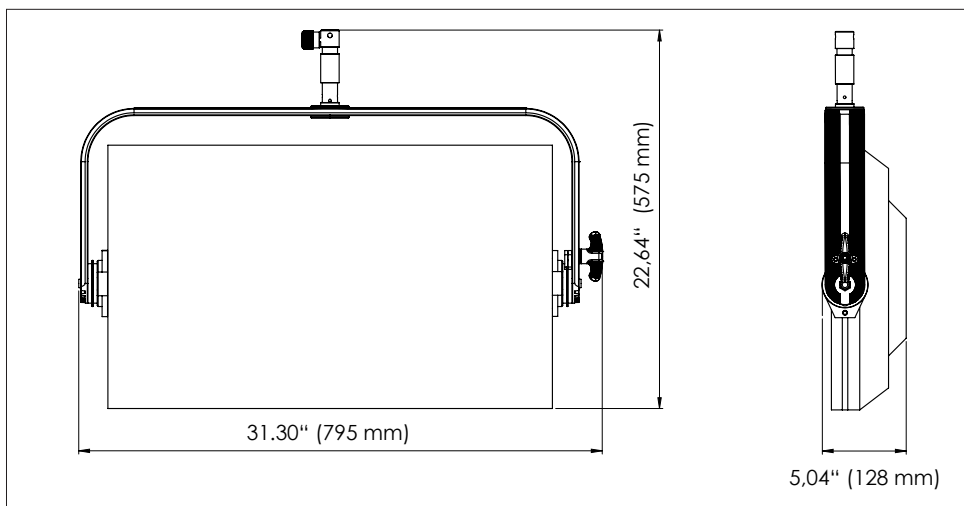

LED DRAMA®

LED DRAMA LED Light Head

Technical Data: LEDRAMA-D /-BI

Input	90-264 V AC / 28 V DC
Power Consumption	222 W
CCT	5600K (D), 3000K - 5600K (BI)
Beamangle	45°
Weight	19kg (+2kg PO)

Photometrics: LEDRAMA-D

CRI Ra (1-8): >93		CRI Re (1-15):>90				TLCI: 96
Distance	Meter	1	2	3	5	6
	Feet	3.3'	6.6'	9.8'	16.4'	32.8'
Intensity	Lux	23.600	5.900	2.622	944	700
	Foot - Candle	2.193	548	244	88	61

Photometrics: LEDRAMA-BI

CRI Ra (1-8): >93		CRI Re (1-15):>90				TLCI: 93
Distance	Meter	1	2	3	5	6
	Feet	3.3'	6.6'	9.8'	16.4'	32.8'
Intensity D	Lux	20.800	5.200	2.311	832	578
	Foot - Candle	1.932	483	215	77	54
Intensity T	Lux	17.000	4.250	1.889	680	472
	Foot - Candle	1.579	395	175	63	44

DATA SHEET 09/14

Accessories: Filter holder, Diffusor, Honeycomb, Studio Ballast, IP Ballast

– all specifications subject to change with out prior notice –

Dedo Weigert Film GmbH

Karl-Weinmair-Straße 10
D-80807 Munich, Germany

Phone: +49 - (0)89 - 356 16 01
Fax: +49 - (0)89 - 356 60 86

info@dedoweigertfilm.de
www.dedoweigertfilm.de